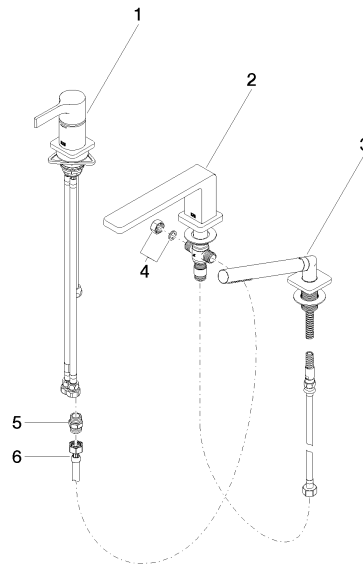

**LULU Three-hole single-lever bath mixer for bath rim or tile edge installation -  
Chrome**

LULU

27 412 710

- spout: circular, air-enriched flow
- max. flow 26.4 l/min at 3 bar flow pressure
- Hand shower: COMPACT RAIN, max. flow rate 6.8 l/min (at 3 bar)
- complete hand shower set with anti-scale system
- automatic bath/shower diverter
- height of mixer 110 mm
- height up to aerator 84 mm
- 215mm projection
- hole diameter spout 32 mm
- hole diameter single-lever mixer 35 mm
- hole diameter for complete hand shower set 32 mm
- rosette for spout 63 x 63mm
- rosette for complete hand shower set 63 x 63mm
- rosette for single-lever mixer 52 x 52mm
- metal shower hose 1750mm with integrated anti-twist protection

**Recommended miscellaneous**

**Decorative caps for Perfecto -  
Chrome**

- 1 pair

12 801 970-00

Flow rate chart

Certificates

Belgaqua\_19\_80\_27. IAPMO\_4976 (2). LGA\_29731.

Belgaqua\_24-008-27\_4.

### Spare parts list

No.	Item Number	Name	Quantity used	Delivery time
1	29 300 710-00	LULU Single-lever bath mixer for bath rim or tile edge installation - Chrome	1	-
Spare part can no longer be ordered, please order the replacement item				
2	13 512 710-00	spout	1	60
3	27 702 710-00	LULU Hand shower set for bath rim or tile edge installation - Chrome	1	-
Spare part can no longer be ordered, please order the replacement item				
4	04 21 02 006 00 92	cap	1	2
5	90 24 03 168 00 90	nipple	1	2
6	12 502 970 90	High pressure hose 1/2" x 1/2" x 400 mm -	1	2