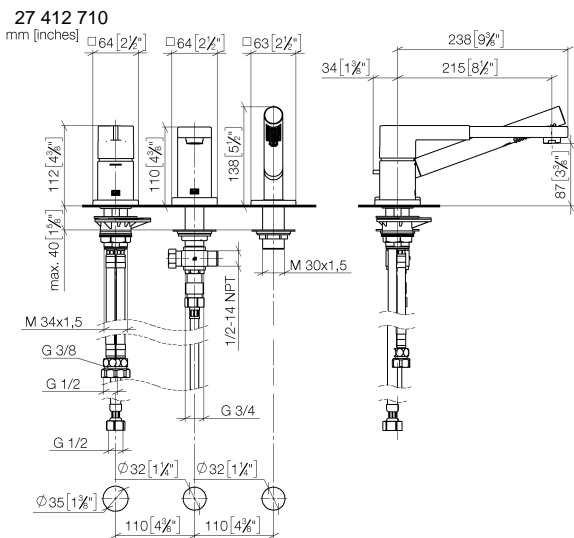

**LULU Three-hole single-lever bath mixer for bath rim or tile edge installation -  
Chrome**

LULU

27 412 710

- spout: circular, air-enriched flow
- max. flow 26.4 l/min at 3 bar flow pressure
- Hand shower: COMPACT RAIN, max. flow rate 6.8 l/min (at 3 bar)
- complete hand shower set with anti-scale system
- automatic bath/shower diverter
- height of mixer 110 mm
- height up to aerator 84 mm
- 215mm projection
- hole diameter spout 32 mm
- hole diameter single-lever mixer 35 mm
- hole diameter for complete hand shower set 32 mm
- rosette for spout 63 x 63mm
- rosette for complete hand shower set 63 x 63mm
- rosette for single-lever mixer 52 x 52mm
- metal shower hose 1750mm with integrated anti-twist protection

Intrinsic protection against back flow.

Chrome

27 412 710-00

Brushed Platinum

27 412 710-06

**Recommended miscellaneous**

**Perfecto installation kit -**

12 614 970 90

**Recommended miscellaneous**

**Decorative caps for Perfecto -  
Chrome**

- 1 pair

12 801 970-00

Flow rate chart

Certificates

Belgaqua\_19\_80\_27. IAPMO\_4976 (2). LGA\_29731.

Belgaqua\_24-008-27\_4.

### Spare parts list

No.	Item Number	Name	Quantity used	Delivery time
1	29 300 710-00	LULU Single-lever bath mixer for bath rim or tile edge installation - Chrome	1	-
Spare part can no longer be ordered, please order the replacement item				
2	13 512 710-00	spout	1	60
3	27 702 710-00	LULU Hand shower set for bath rim or tile edge installation - Chrome	1	-
Spare part can no longer be ordered, please order the replacement item				
4	04 21 02 006 00 92	cap	1	2
5	90 24 03 168 00 90	nipple	1	2
6	12 502 970 90	High pressure hose 1/2" x 1/2" x 400 mm -	1	2