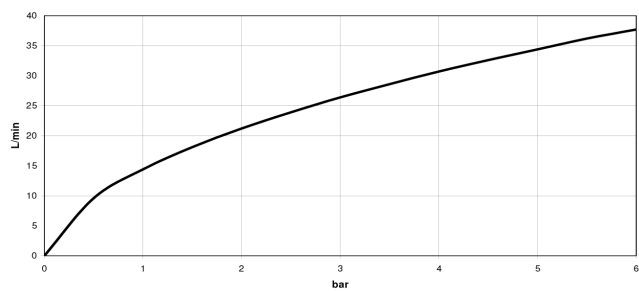

**LULU Three-hole single-lever bath mixer for bath rim or tile edge installation -  
Chrome**

LULU

27 412 710

- spout: circular, air-enriched flow
- max. flow 26.4 l/min at 3 bar flow pressure
- Hand shower: COMPACT RAIN, max. flow rate 6.8 l/min (at 3 bar)
- complete hand shower set with anti-scale system
- automatic bath/shower diverter
- height of mixer 110 mm
- height up to aerator 84 mm
- 215mm projection
- hole diameter spout 32 mm
- hole diameter single-lever mixer 35 mm
- hole diameter for complete hand shower set 32 mm
- rosette for spout 63 x 63mm
- rosette for complete hand shower set 63 x 63mm
- rosette for single-lever mixer 52 x 52mm
- metal shower hose 1750mm with integrated anti-twist protection

**Recommended miscellaneous**

**Decorative caps for Perfecto -  
Chrome**

- 1 pair

12 801 970-00

Flow rate chart

Certificates

Belgaqua\_19\_80\_27. IAPMO\_4976 (2). LGA\_29731.

Belgaqua\_24-008-27\_4.